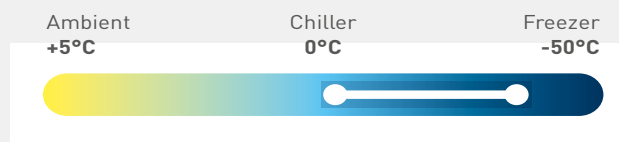

ORDER DETAILS

Sizes	One-size
Ref	FM6

TEMPERATURE & Recommended Use:

ORDER QUANTITIES

Pack	x1
Box	x60