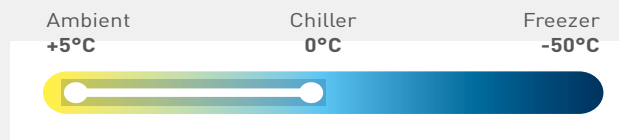

TEMPERATURE & Recommended Use:

ORDER QUANTITIES

Pack **x1**
Box **x100**