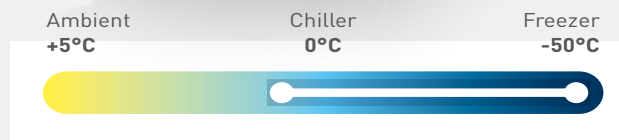

TEMPERATURE & Recommended Use:

ORDER QUANTITIES

Pack	x1
Box	x60